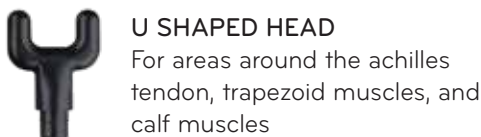

PARTS & ACCESSORIES

1 X Cordless Body Buzz™ Muscle Massager Main Unit

4 X Massaging Heads

1 X Power Adapter*

1 X Instruction Manual

*NOTE: The image above shows the power adapter with the standard North American plug. The plug type on your adapter will vary based on the region you are in and, therefore, may look different from the one shown here.