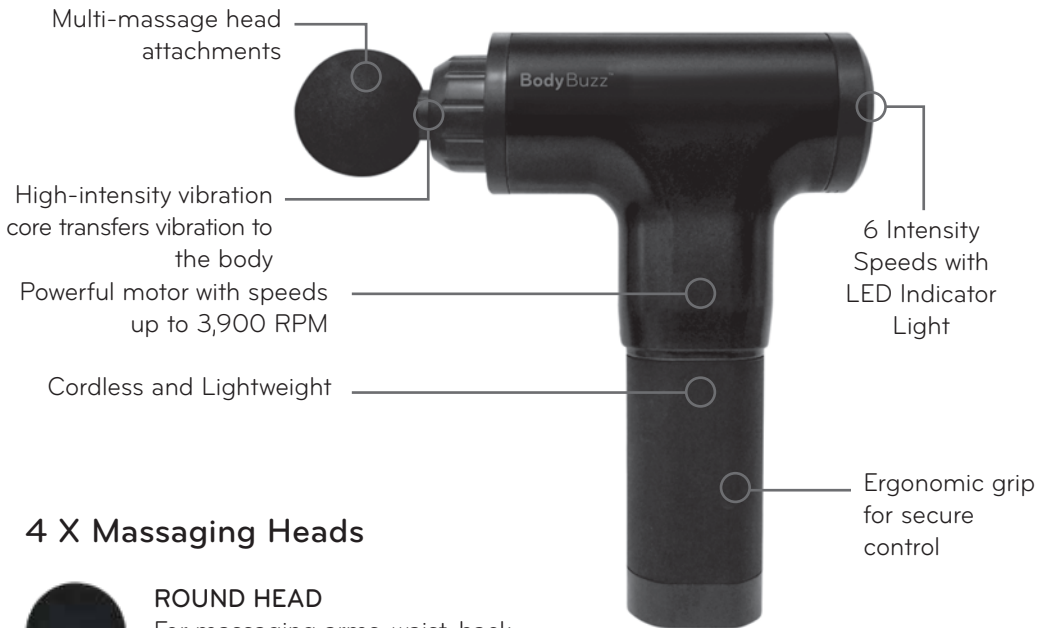

PARTS & ACCESSORIES

1 X Cordless Body Buzz™ Muscle Massager Main Unit

4 X Massaging Heads