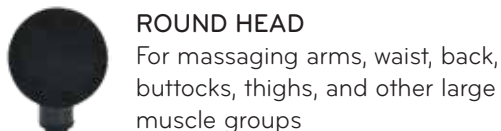

PARTS & ACCESSORIES

1 X Cordless Body Buzz™ Muscle Massager Main Unit

4 X Massaging Heads

1 X Power Adapter*

1 X Instruction Manual

*NOTE: The image above shows the power adapter with the standard North American plug. The plug type on your adapter will vary based on the region you are in and, therefore, may look different from the one shown here.